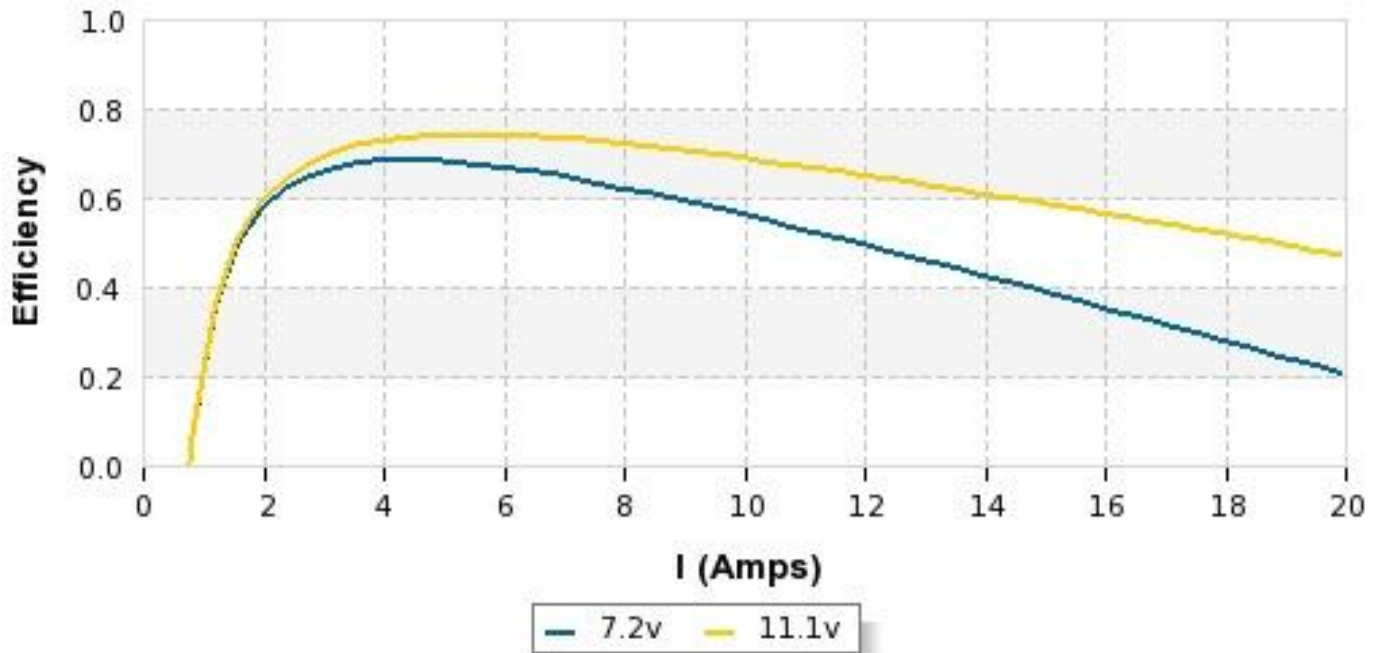

IO TEST DATA

Volts	Amps	RPM
7	0.6	7380
8	0.65	8460
10	0.75	10500

TEST DATA